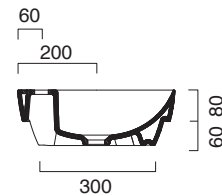

CE EN 14688 - CL00