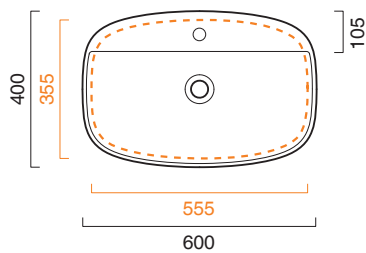

CE EN 14688 - CL00