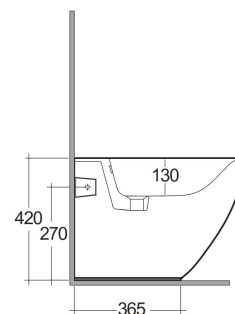

# RAK-DES - DESBD2017AWHA - W/HIDDEN FIXATIONS

Bidet | Filo Muro

RAK  
CERAMICS

## SCHEMA TECNICA

Suite:	RAK-DES
Tipo:	Filo Muro
Dimensioni:	580 x 380 mm
Weight:	27 Kg
Colore:	bianco alpino

Code	Nome
DESBD2017AWHA	RAK-DES BACK TO WALL BIDET 58 CM

Dimensions: All dimensions in mm. Tolerance of vitreous china & fireclay items:  $\pm 5\%$  for below 200mm and  $\pm 3\%$  for above 200mm; for all other items tolerance  $\pm 1\%$ . Note: Due to a continuing development program to improve design and performance, the manufacturer reserves all rights to vary specifications without prior information. Please note accessories are for photographic use only.