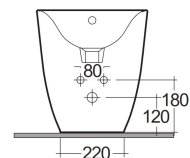

## SCHEMA TECNICA

Suite:	RAK-DES
Tipo:	Filo Muro
Dimensioni:	580 x 380 mm
Weight:	27 Kg
Colore:	bianco alpino

Code	Nome
DESBD2017AWHA	RAK-DES BACK TO WALL BIDET 58 CM

Dimensions: All dimensions in mm. Tolerance of vitreous china & fireclay items:  $\pm 5\%$  for below 200mm and  $\pm 3\%$  for above 200mm; for all other items tolerance  $\pm 1\%$ . Note: Due to a continuing development program to improve design and performance, the manufacturer reserves all rights to vary specifications without prior information. Please note accessories are for photographic use only.