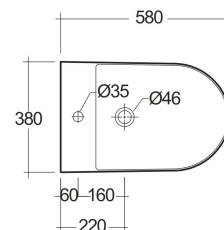

# RAK-DES - DESBD2017AWHA - W/HIDDEN FIXATIONS

Bidet | Filo Muro

RAK  
CERAMICS

## SCHEMA TECNICA

Suite:	RAK-DES
Tipo:	Filo Muro
Dimensioni:	580 x 380 mm
Weight:	27 Kg
Colore:	bianco alpino

Code	Nome
DESBD2017AWHA	RAK-DES BACK TO WALL BIDET 58 CM

Dimensions: All dimensions in mm. Tolerance of vitreous china & fireclay items:  $\pm 5\%$  for below 200mm and  $\pm 3\%$  for above 200mm; for all other items tolerance  $\pm 1\%$ . Note: Due to a continuing development program to improve design and performance, the manufacturer reserves all rights to vary specifications without prior information. Please note accessories are for photographic use only.