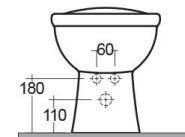

SCHEMA TECNICA

Suite:	RAK-KARLA
Tipo:	Da terra
Dimensioni:	365 x 580 mm
Weight:	20 Kg
Colore:	bianco alpino

Code	Nome
KABI00001	KARLA BIDET BACK OPEN 58CM

Dimensions: All dimensions in mm. Tolerance of vitreous china & fireclay items: $\pm 5\%$ for below 200mm and $\pm 3\%$ for above 200mm; for all other items tolerance $\pm 1\%$. Note: Due to a continuing development program to improve design and performance, the manufacturer reserves all rights to vary specifications without prior information. Please note accessories are for photographic use only.