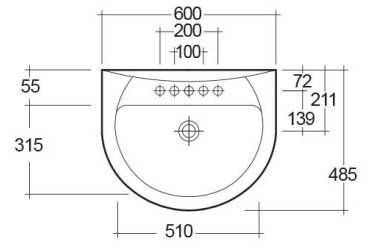

**RAK-KARLA**  
**Lavabo | Colonna**

**RAK**  
CERAMICS

**SCHEDA TECNICA**

Suite:	RAK-KARLA
Tipo:	Colonna
Dimensioni:	600 x 485 mm
Weight:	26 Kg
Colore:	bianco alpino
Forma:	Ovale
Overflow hole:	sì

<b>Code</b>	<b>Nome</b>
KAPD00001	KARLA PEDESTAL
KAWB00004	KARLA WASH BASIN 60CM

Dimensions: All dimensions in mm. Tolerance of vitreous china & fireclay items:  $\pm 5\%$  for below 200mm and  $\pm 3\%$  for above 200mm; for all other items tolerance  $\pm 1\%$ . Note: Due to a continuing development program to improve design and performance, the manufacturer reserves all rights to vary specifications without prior information. Please note accessories are for photographic use only.