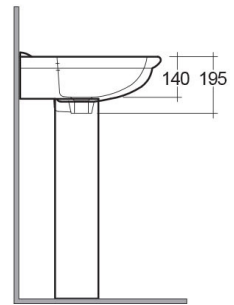

**RAK-KARLA**  
**Lavabo | Colonna**

**RAK**  
CERAMICS

**SCHEDA TECNICA**

Suite:	RAK-KARLA
Tipo:	Colonna
Dimensioni:	600 x 485 mm
Weight:	26 Kg
Colore:	bianco alpino
Forma:	Ovale
Overflow hole:	sì

<b>Code</b>	<b>Nome</b>
KAPD00001	KARLA PEDESTAL
KAWB00004	KARLA WASH BASIN 60CM

Dimensions: All dimensions in mm. Tolerance of vitreous china & fireclay items:  $\pm 5\%$  for below 200mm and  $\pm 3\%$  for above 200mm; for all other items tolerance  $\pm 1\%$ . Note: Due to a continuing development program to improve design and performance, the manufacturer reserves all rights to vary specifications without prior information. Please note accessories are for photographic use only.