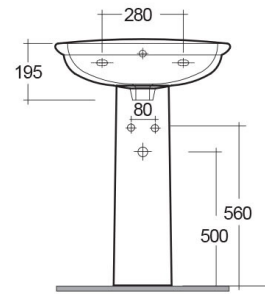

**RAK-KARLA**  
**Lavabo | Colonna**

**RAK**  
CERAMICS

**SCHEDA TECNICA**

Suite:	RAK-KARLA
Tipo:	Colonna
Dimensioni:	600 x 485 mm
Weight:	26 Kg
Colore:	bianco alpino
Forma:	Ovale
Overflow hole:	sì

<b>Code</b>	<b>Nome</b>
KAPD00001	KARLA PEDESTAL
KAWB00004	KARLA WASH BASIN 60CM

Dimensions: All dimensions in mm. Tolerance of vitreous china & fireclay items:  $\pm 5\%$  for below 200mm and  $\pm 3\%$  for above 200mm; for all other items tolerance  $\pm 1\%$ . Note: Due to a continuing development program to improve design and performance, the manufacturer reserves all rights to vary specifications without prior information. Please note accessories are for photographic use only.