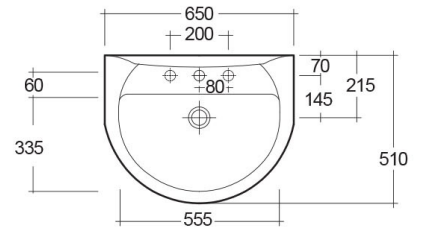

RAK-KARLA
Lavabo | Colonna

RAK
CERAMICS

SCHEDA TECNICA

Suite:	RAK-KARLA
Tipo:	Colonna
Dimensioni:	650 x 510 mm
Weight:	29 Kg
Colore:	bianco alpino
Forma:	Ovale
Overflow hole:	sì

Code	Nome
KAWB00003	KARLA WASH BASIN 65CM
KAPD00001	KARLA PEDESTAL

Dimensions: All dimensions in mm. Tolerance of vitreous china & fireclay items: $\pm 5\%$ for below 200mm and $\pm 3\%$ for above 200mm; for all other items tolerance $\pm 1\%$. Note: Due to a continuing development program to improve design and performance, the manufacturer reserves all rights to vary specifications without prior information. Please note accessories are for photographic use only.