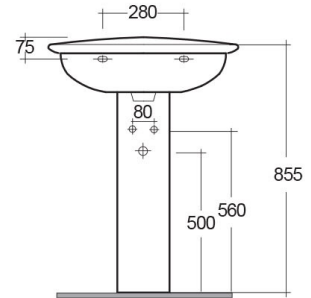

RAK-KARLA
Lavabo | Colonna

RAK
CERAMICS

SCHEDA TECNICA

Suite:	RAK-KARLA
Tipo:	Colonna
Dimensioni:	650 x 510 mm
Weight:	29 Kg
Colore:	bianco alpino
Forma:	Ovale
Overflow hole:	sì

Code	Nome
KAWB00003	KARLA WASH BASIN 65CM
KAPD00001	KARLA PEDESTAL

Dimensions: All dimensions in mm. Tolerance of vitreous china & fireclay items: $\pm 5\%$ for below 200mm and $\pm 3\%$ for above 200mm; for all other items tolerance $\pm 1\%$. Note: Due to a continuing development program to improve design and performance, the manufacturer reserves all rights to vary specifications without prior information. Please note accessories are for photographic use only.