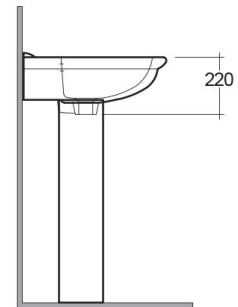

RAK-KARLA
Lavabo | Colonna

RAK
CERAMICS

SCHEDA TECNICA

Suite:	RAK-KARLA
Tipo:	Colonna
Dimensioni:	650 x 510 mm
Weight:	29 Kg
Colore:	bianco alpino
Forma:	Ovale
Overflow hole:	sì

Code	Nome
KAWB00003	KARLA WASH BASIN 65CM
KAPD00001	KARLA PEDESTAL

Dimensions: All dimensions in mm. Tolerance of vitreous china & fireclay items: $\pm 5\%$ for below 200mm and $\pm 3\%$ for above 200mm; for all other items tolerance $\pm 1\%$. Note: Due to a continuing development program to improve design and performance, the manufacturer reserves all rights to vary specifications without prior information. Please note accessories are for photographic use only.