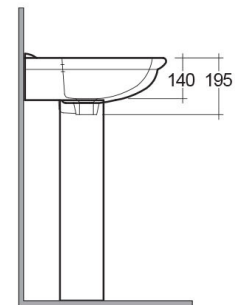

### SCHEMA TECNICA

Suite:	RAK-KARLA
Tipo:	Colonna
Dimensioni:	550 x 440 mm
Weight:	25 Kg
Colore:	bianco alpino
Forma:	Ovale
Overflow hole:	sì

Code	Nome
KAWB00002	KARLA WASH BASIN 55CM
KAPD00001	KARLA PEDESTAL

Dimensions: All dimensions in mm. Tolerance of vitreous china & fireclay items:  $\pm 5\%$  for below 200mm and  $\pm 3\%$  for above 200mm; for all other items tolerance  $\pm 1\%$ . Note: Due to a continuing development program to improve design and performance, the manufacturer reserves all rights to vary specifications without prior information. Please note accessories are for photographic use only.