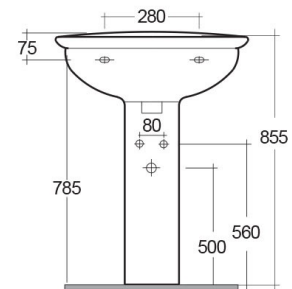

### SCHEMA TECNICA

Suite:	RAK-KARLA
Tipo:	Colonna
Dimensioni:	550 x 440 mm
Weight:	25 Kg
Colore:	bianco alpino
Forma:	Ovale
Overflow hole:	sì

Code	Nome
KAWB00002	KARLA WASH BASIN 55CM
KAPD00001	KARLA PEDESTAL

Dimensions: All dimensions in mm. Tolerance of vitreous china & fireclay items:  $\pm 5\%$  for below 200mm and  $\pm 3\%$  for above 200mm; for all other items tolerance  $\pm 1\%$ . Note: Due to a continuing development program to improve design and performance, the manufacturer reserves all rights to vary specifications without prior information. Please note accessories are for photographic use only.