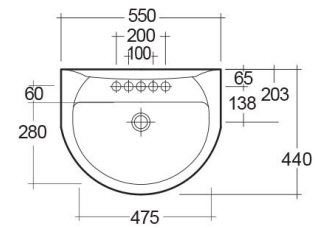

### SCHEMA TECNICA

Suite:	RAK-KARLA
Tipo:	Colonna
Dimensioni:	550 x 440 mm
Weight:	25 Kg
Colore:	bianco alpino
Forma:	Ovale
Overflow hole:	sì

Code	Nome
KAWB00002	KARLA WASH BASIN 55CM
KAPD00001	KARLA PEDESTAL

Dimensions: All dimensions in mm. Tolerance of vitreous china & fireclay items:  $\pm 5\%$  for below 200mm and  $\pm 3\%$  for above 200mm; for all other items tolerance  $\pm 1\%$ . Note: Due to a continuing development program to improve design and performance, the manufacturer reserves all rights to vary specifications without prior information. Please note accessories are for photographic use only.