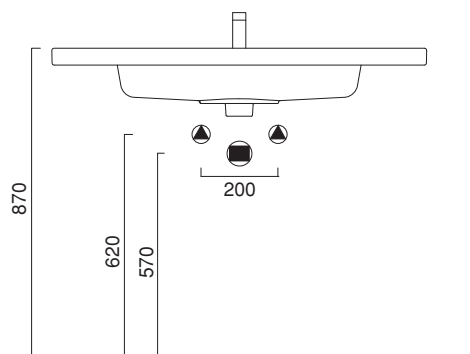

CE EN 14688 - CL20