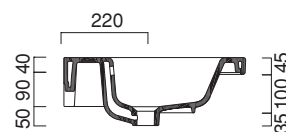

CE EN 14688 - CL20