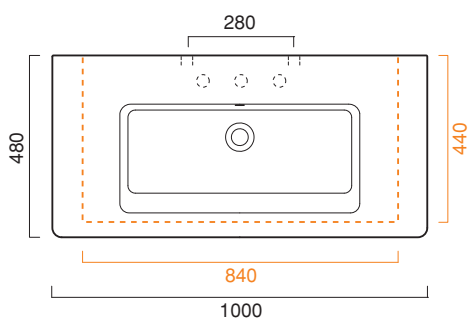

CE EN 14688 - CL20