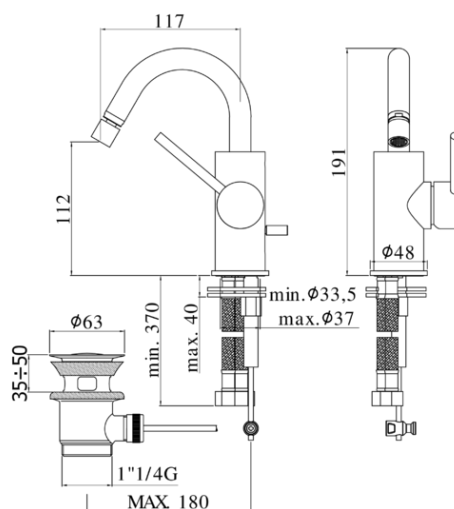

light

DESCRIZIONE | DESCRIPTION

- Miscelatore bidet con canna orientabile completo di:
 - con snodo e aeratore M16x1
 - set 2 flessibili inox 3/8"G
- Bidet mixer with swivelling spout complete with:
 - with swivel joint and aerator M16x1
 - set of 2 stainless steel hoses 3/8"G

FINITURE | FINISHES

- LIG 137**
CR- Cromo | Chrome
- LIG 138**
CR- Cromo | Chrome
BO- Bianco opaco | Matt white
NO- Nero opaco | Matt black
HG- Honey gold | Honey gold finish
HGSP- Honey gold spazzolato | Brushed honey gold finish
ST- Steel looking | Steel looking finish

ARTICOLO | ARTICLE

LIG 137..

- con scarico automatico 1"1/4G
- with 1"1/4G pop up waste

LIG 138..

- senza scarico
- without pop up waste

RAPPORTO PROVA PORTATA | FLOW RATE REPORT

	Uscita outlet	Pressione / Pressure (bar)									
		0,5	1	1.5	2	2.5	3	3.5	4	4.5	5
Portata / Flow rate (l / min)		3.43	4.93	6.13	7.1	7.92	8.71	9.41	10.1	10.69	11.25