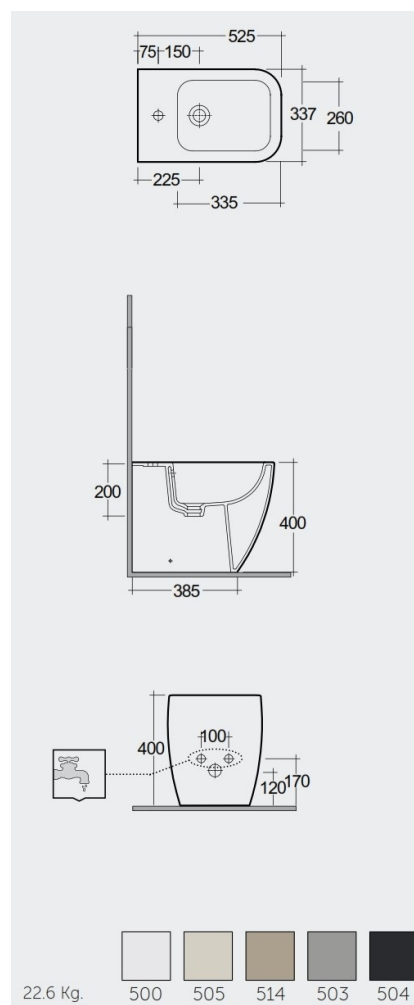

RAK-FEELING - MP18500A - MATT WHITE

Bidet | Filo Muro

RAK
CERAMICS

SCHEMA TECNICA

Suite:	RAK-FEELING WC'S & BIDETS
Tipo:	Filo Muro
Dimensioni:	525 x 337 mm
Peso:	22.6 Kg
Colore:	MATT WHITE - 500

Codice	Nome
MP18500A	BACK TO WALL BIDET 52 CM - MATT WHITE

Dimensions: All dimensions in mm. Tolerance of vitreous china & fireclay items: $\pm 5\%$ for below 200mm and $\pm 3\%$ for above 200mm; for all other items tolerance $\pm 1\%$. Note: Due to a continuing development program to improve design and performance, the manufacturer reserves all rights to vary specifications without prior information. Please note accessories are for photographic use only.