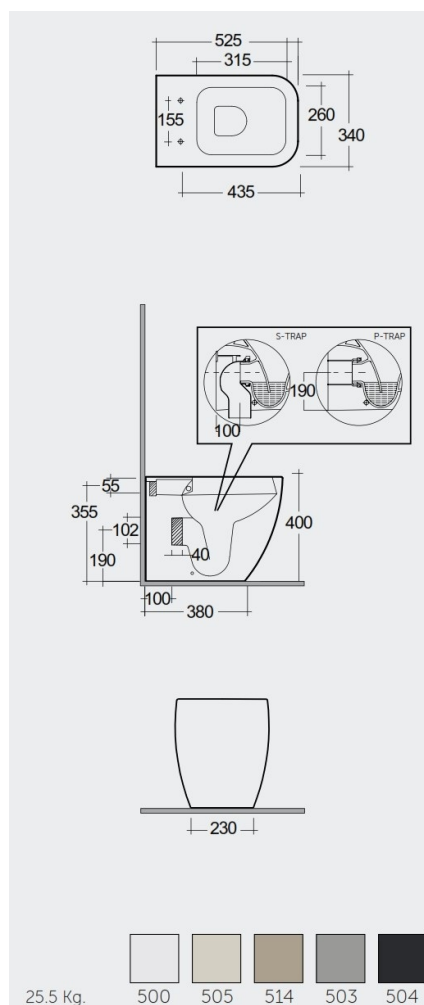

RAK-FEELING - MP34500A - MATT WHITE

Filo Muro | WC

RAK
CERAMICS

SCHEMA TECNICA

Suite:	RAK-FEELING WC'S & BIDETS
Tipo:	Filo Muro
Dimensioni:	525 x 340 mm
Peso:	25.5 Kg
Colore:	MATT WHITE - 500
Tipo di scarico:	A parete & A terra
Sifone:	Nascosto
Opzioni sedile:	Urea
Forma:	Rettangolare Arrotondata
Soft close:	si
Coperchio removibile:	si
Scarico:	Doppio scarico

Codice	Nome
MP34500A	RIMLESS BACK TO WALL WATER CLOSET P & S TRAP 52 CM - MATT WHITE
MPSC3901500	SOFT CLOSE QUICK RELEASE SEAT COVER MATT WHITE

Dimensions: All dimensions in mm. Tolerance of vitreous china & fireclay items: $\pm 5\%$ for below 200mm and $\pm 3\%$ for above 200mm; for all other items tolerance $\pm 1\%$. Note: Due to a continuing development program to improve design and performance, the manufacturer reserves all rights to vary specifications without prior information. Please note accessories are for photographic use only.